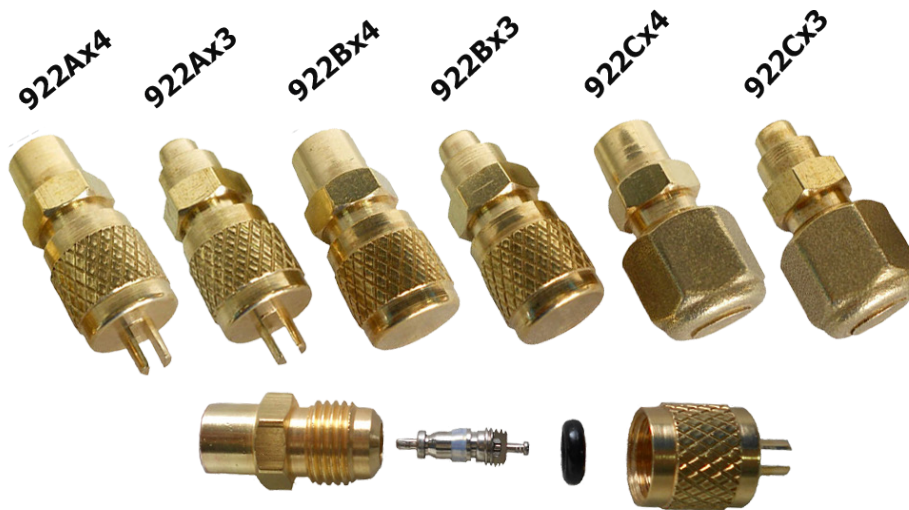

ACCESS VALVE

922x4

922x3

922x5x4

922x5x3

Part No.	Description
922x4	Access Valve 1/4"
922x3	Access Valve 3/16"
922x5x4	Access Valve 5/16"x holes 1/4"
922x5x3	Access Valve 5/16"x holes 3/16"

ACCESS VALVE (set)

Part No.	Description
922Ax3	Access Valve 3/16", A-set
922Ax4	Access Valve 1/4", A-set
922Bx3	Access Valve 3/16", B-set
922Bx4	Access Valve 1/4", B-set
922Cx3	Access Valve 3/16", C-set
922Cx4	Access Valve 1/4", C-set